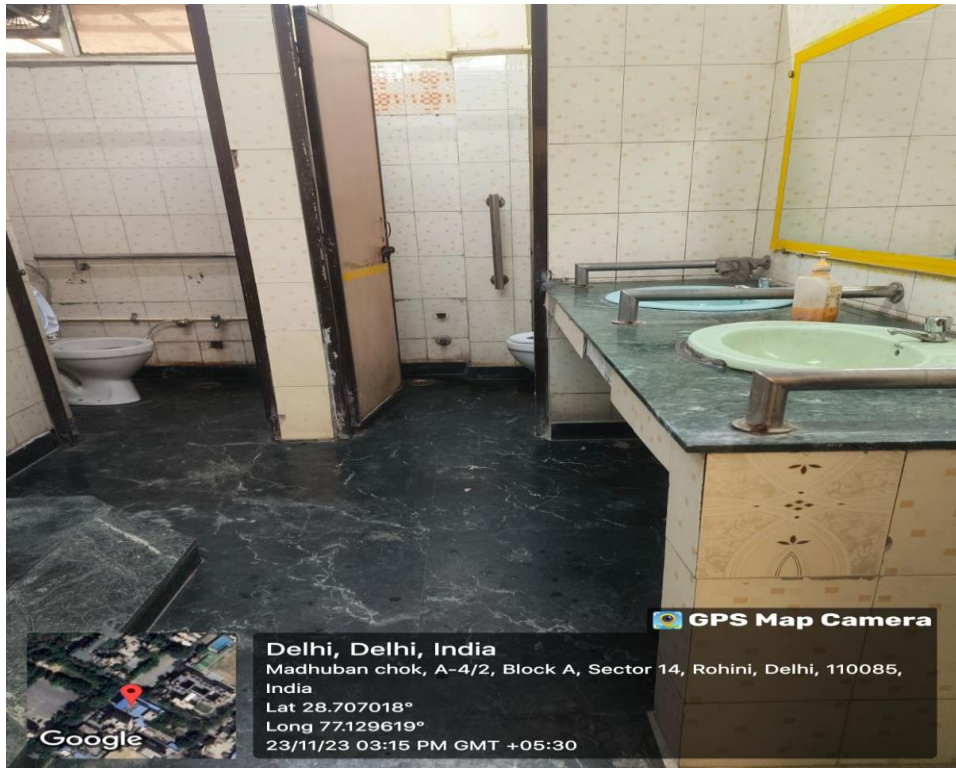

ASHTAVAKRA INSTITUTE OF REHABILITATION SCIENCES AND RESEARCH

common Room for Girl

FACILITY OF TOILET AND CLEANNESS

 **GPS Map Camera**

Google

Delhi, Delhi, India
school for deaf and dumb, Block A, Sector 14, Rohini, Delhi, 110085, India
Lat 28.70682°
Long 77.129557°
20/11/23 11:54 AM GMT +05:30